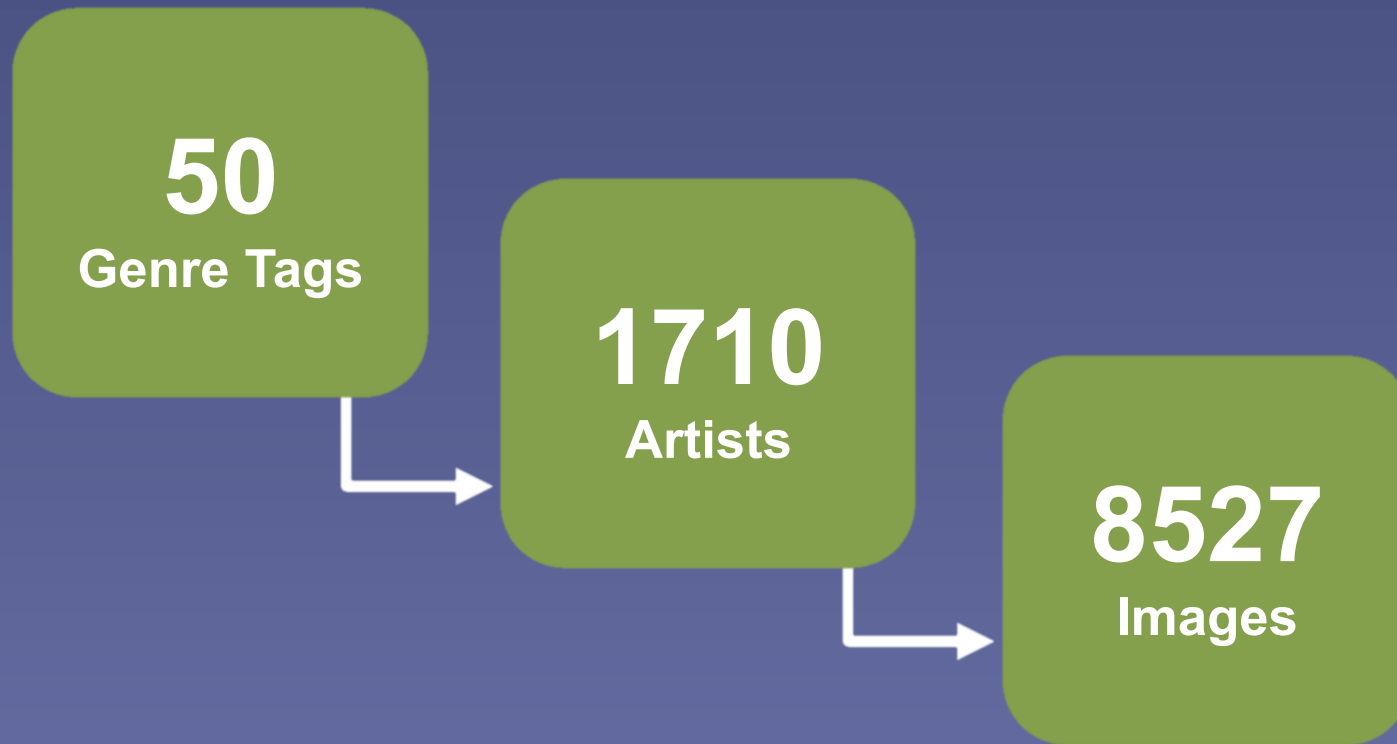

Exploring “Artist Image”  
Using Content-Based Analysis  
of Promotional Photos

Jānis Lībeks & Douglas Turnbull  
Swarthmore College  
June 2, 2010

Similar “Image”  Similar Music

Promo Photos

Genre Tags

pop

# Experiment

Data from **last.fm**<sup>™</sup>  
the social music revolution