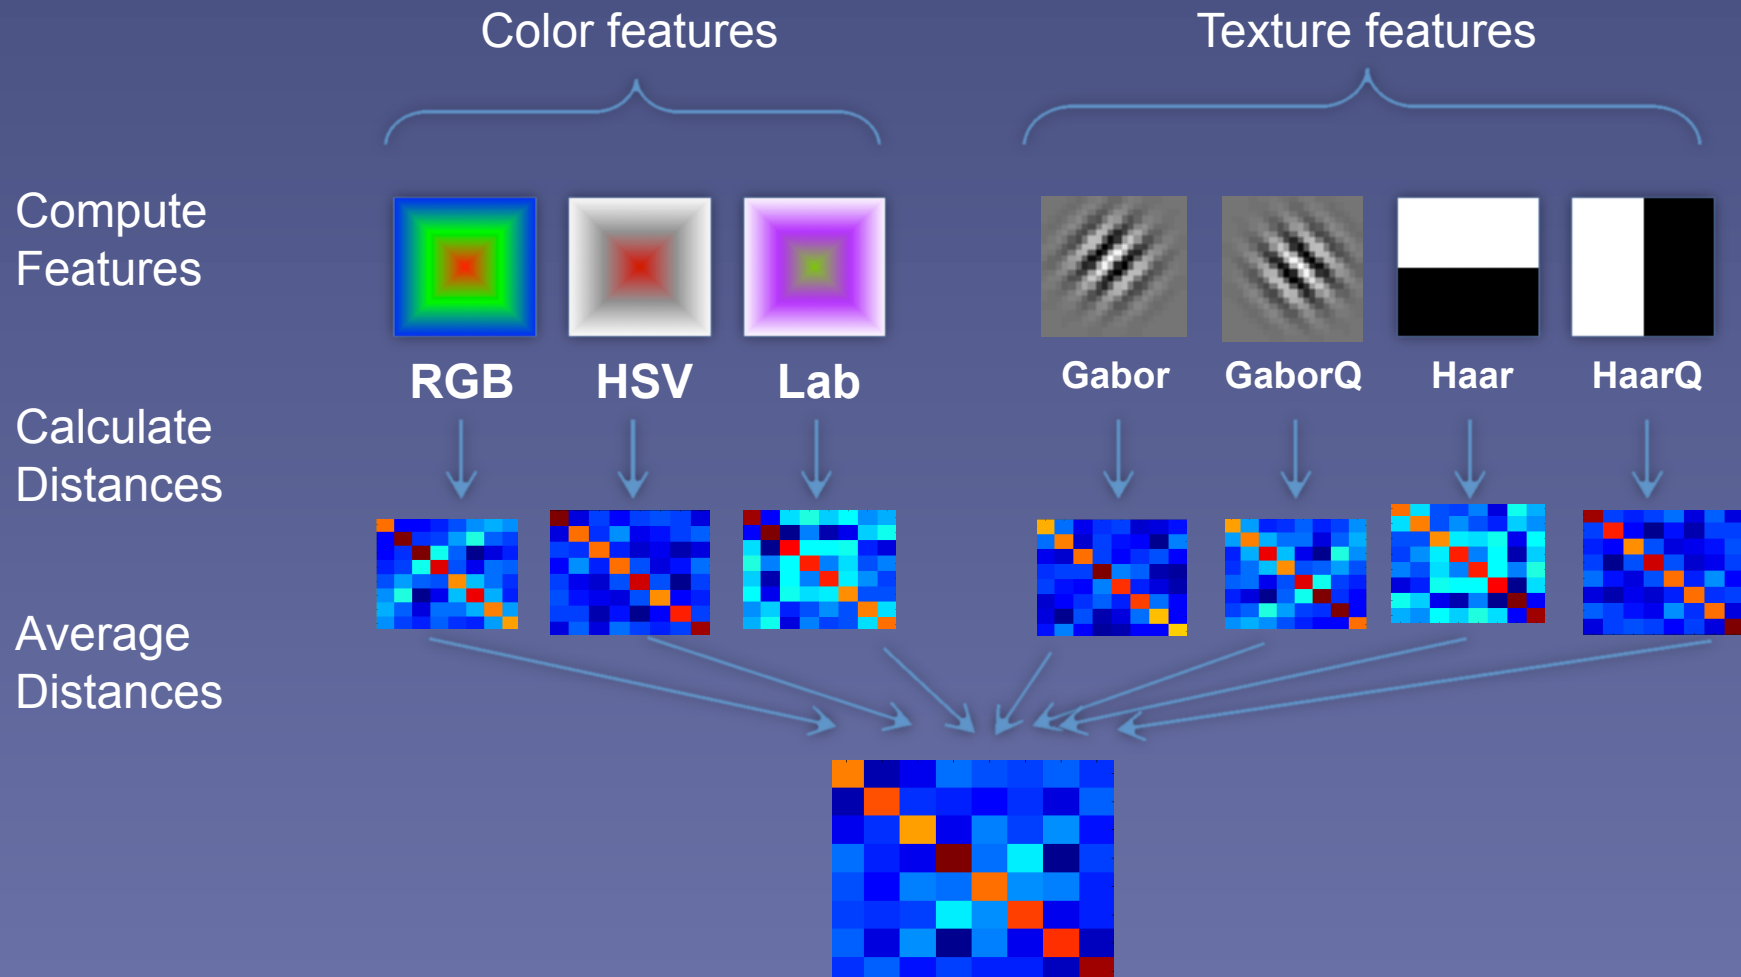

# Methodology

Images for  
Artist

Find Closest  
Images

Propagate  
Tags

Evaluate  
Prediction

# Image Similarity Measure

- Makadia, Pavlovic, Kumar [2008] baseline measure.

Artist Image

Color Similarity

Texture Similarity

Color and Texture Similarity

Daft Punk

Astral Projection